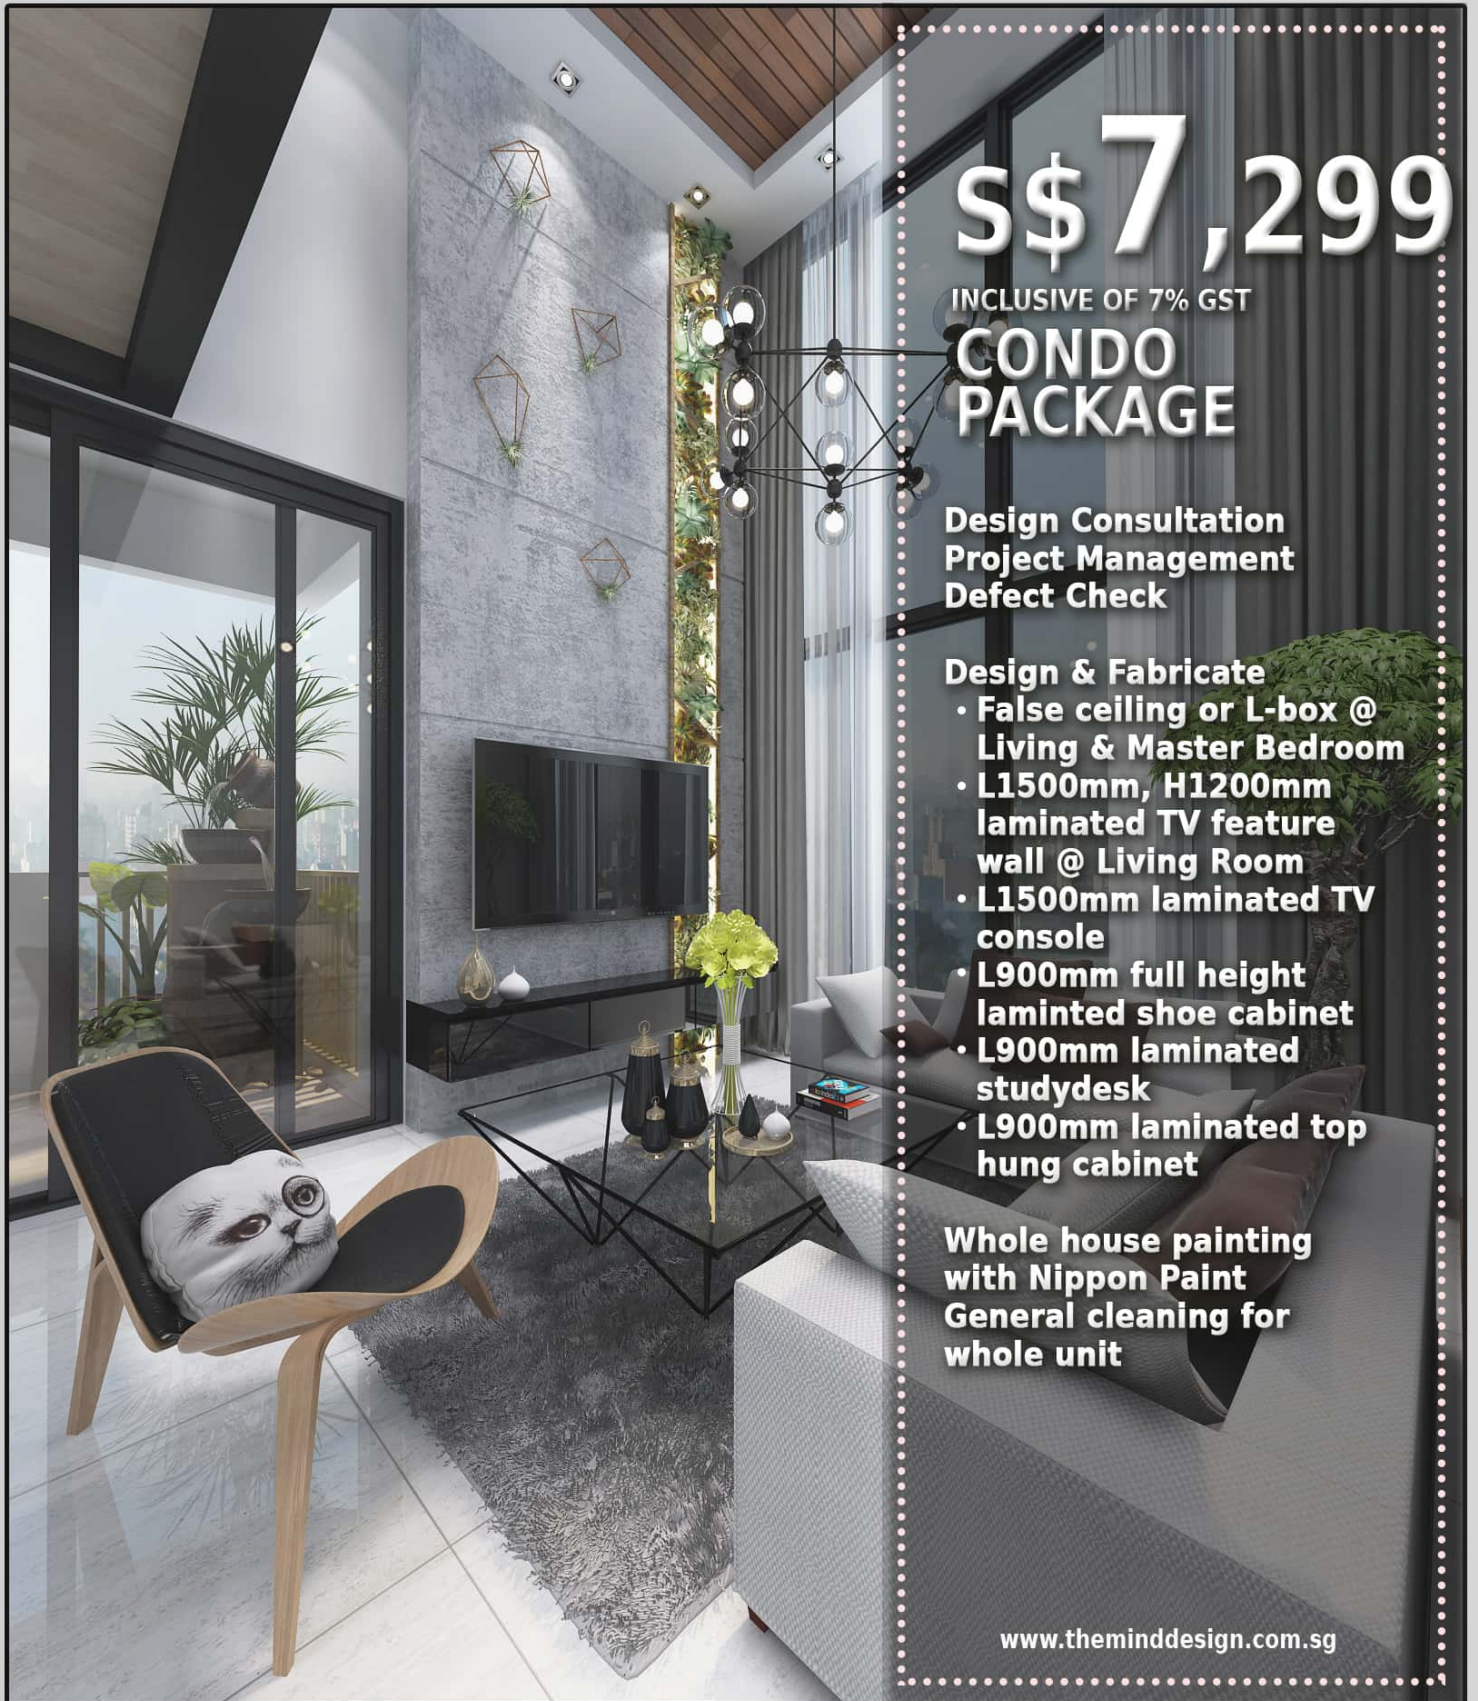

MIND

THE MIND DESIGN

\$7,299

INCLUSIVE OF 7% GST

CONDO PACKAGE

Design Consultation
Project Management
Defect Check

Design & Fabricate

- False ceiling or L-box @ Living & Master Bedroom
- L1500mm, H1200mm laminated TV feature wall @ Living Room
- L1500mm laminated TV console
- L900mm full height laminated shoe cabinet
- L900mm laminated studydesk
- L900mm laminated top hung cabinet